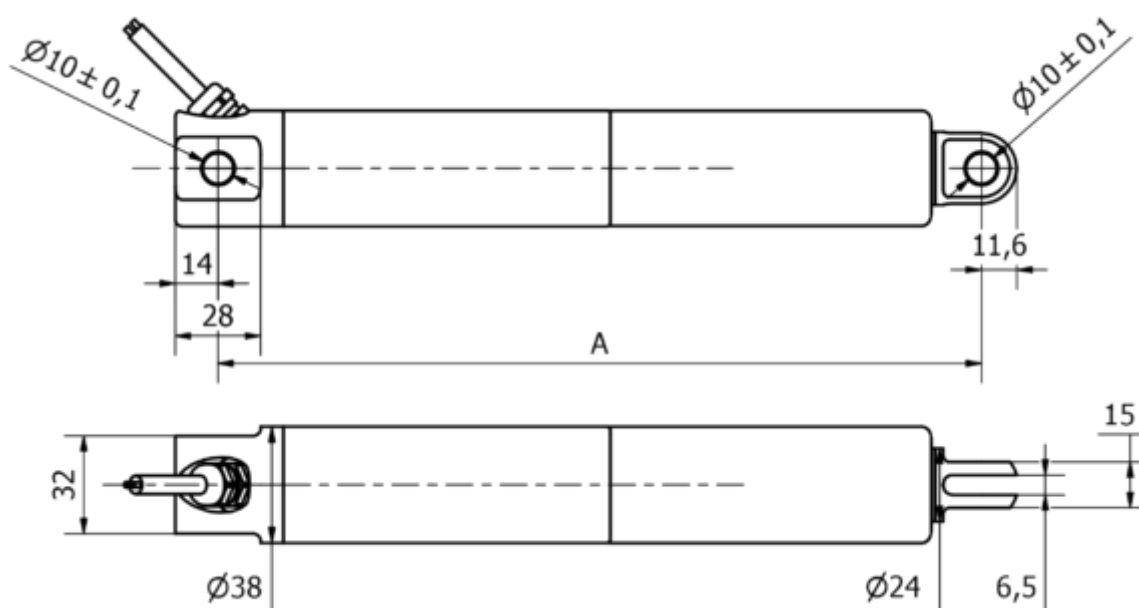

Data Sheet

Article number: 8A38215008003LCNLSN0

Description: KLEEl ine38, 150mm, 800N, 8 mm/s, Aluminium black RAL9005, IP66
24 VDC, 3 m. cable, Limit Switch, Clevis

Measures

A	= 200 + slaglængde/stroke
Cable length	= 3 m
Load speed mm/s	= 8 mm/s
Option	= Limit switch
Stroke (mm)	= 150
Voltage	= 24 V